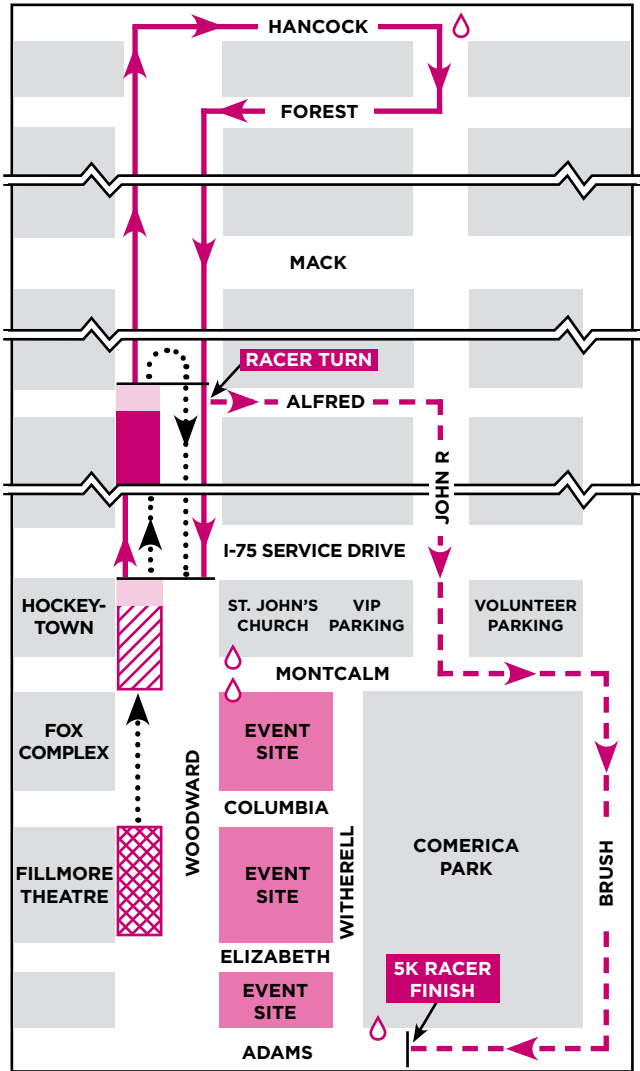

COURSE MAP

-  WATER STATION
-  5K WALKER/RACER ROUTE
-  5K RACER BREAK-OFF
-  1-MILE WALKER ROUTE
-  5K RACER START AREA
-  WHEELERS START AREA
-  5K WALKER START/FINISH AREA
-  1-MILE WALKER START/FINISH AREA

WALKERS MUST STAY TO THE LEFT SIDE OF WOODWARD.