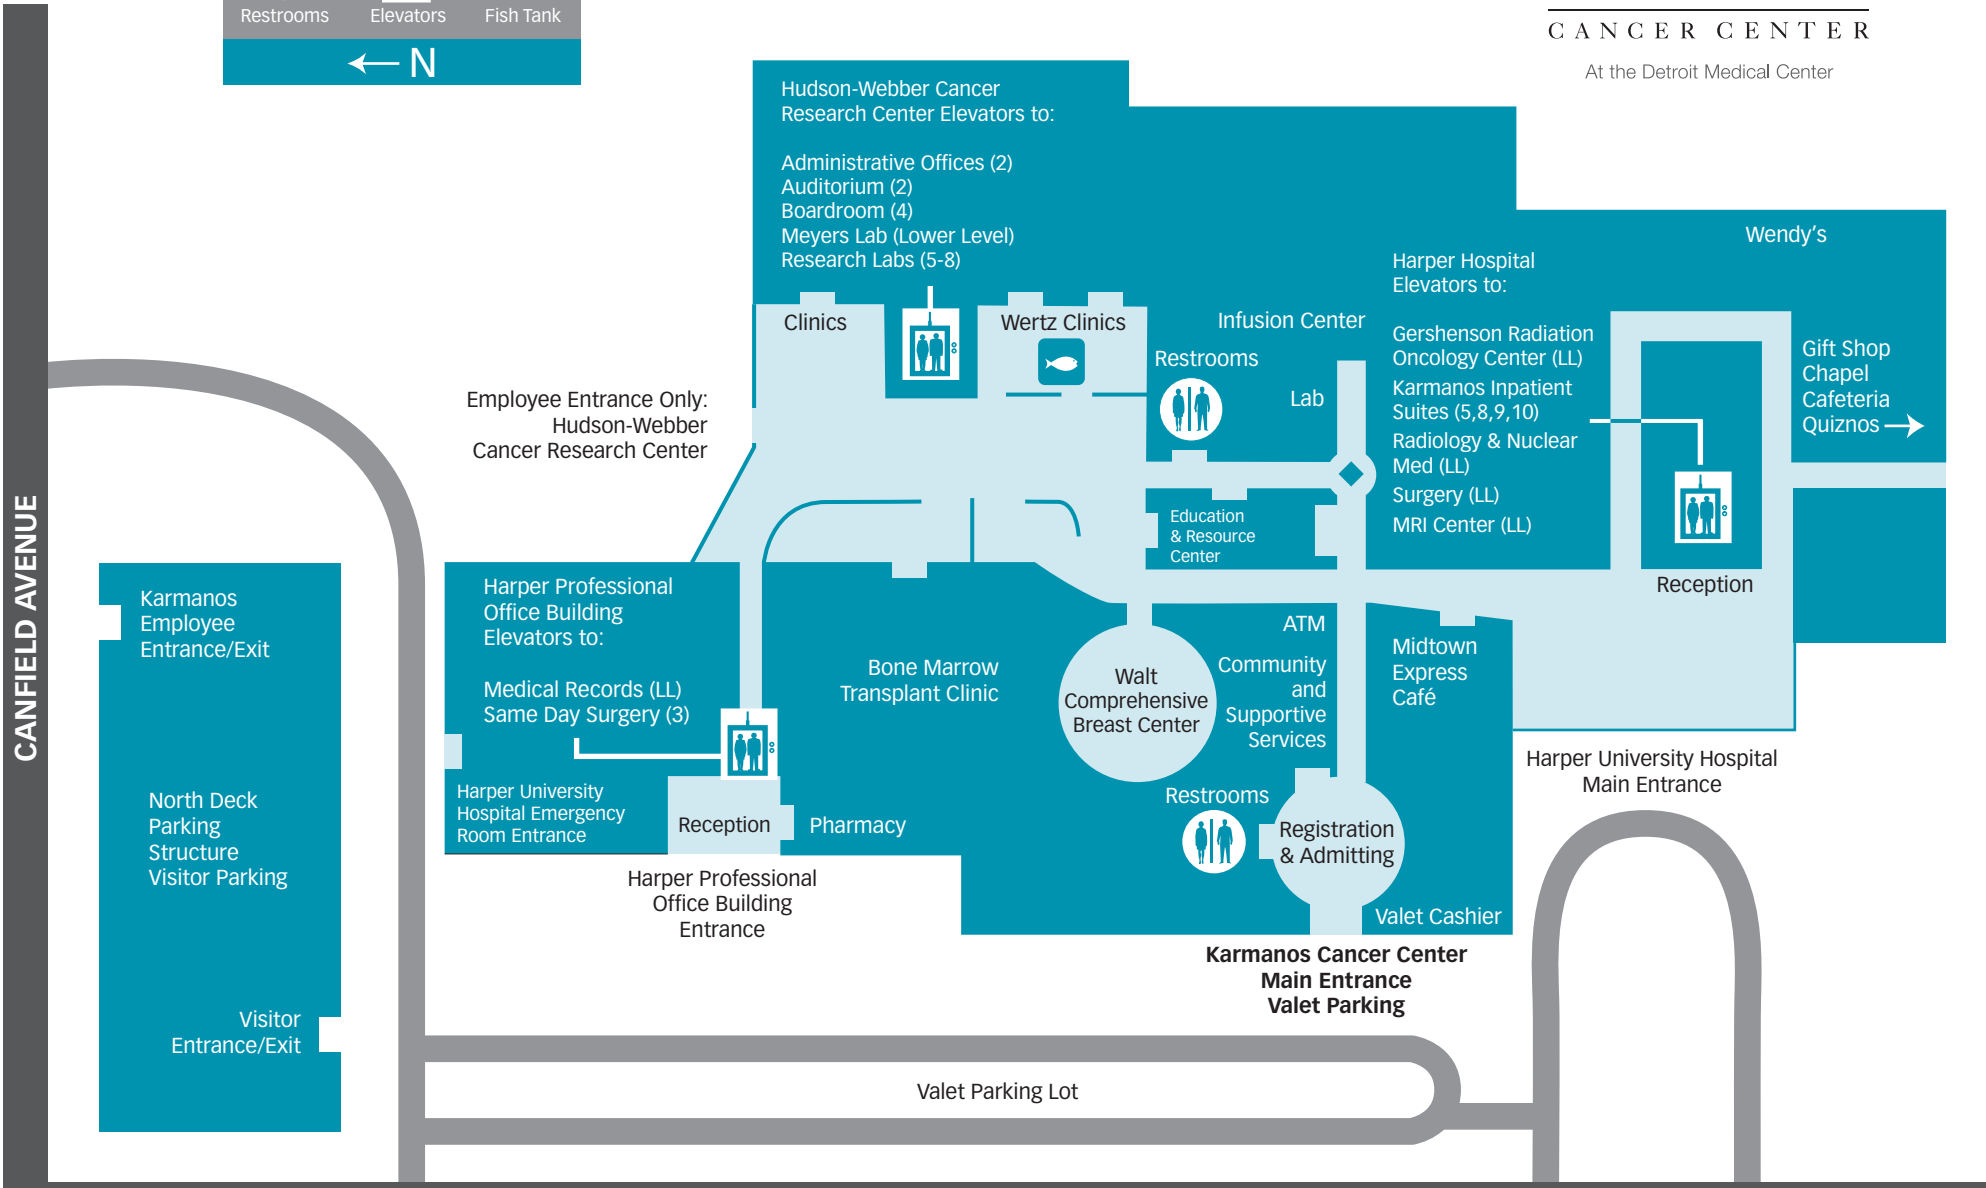

BARBARA ANN
KARMANOS

CANCER CENTER

At the Detroit Medical Center

Restrooms Elevators Fish Tank

← N

CANFIELD AVENUE

JOHN R

Valet Parking Lot

**Karmanos Cancer Center
Main Entrance
Valet Parking**